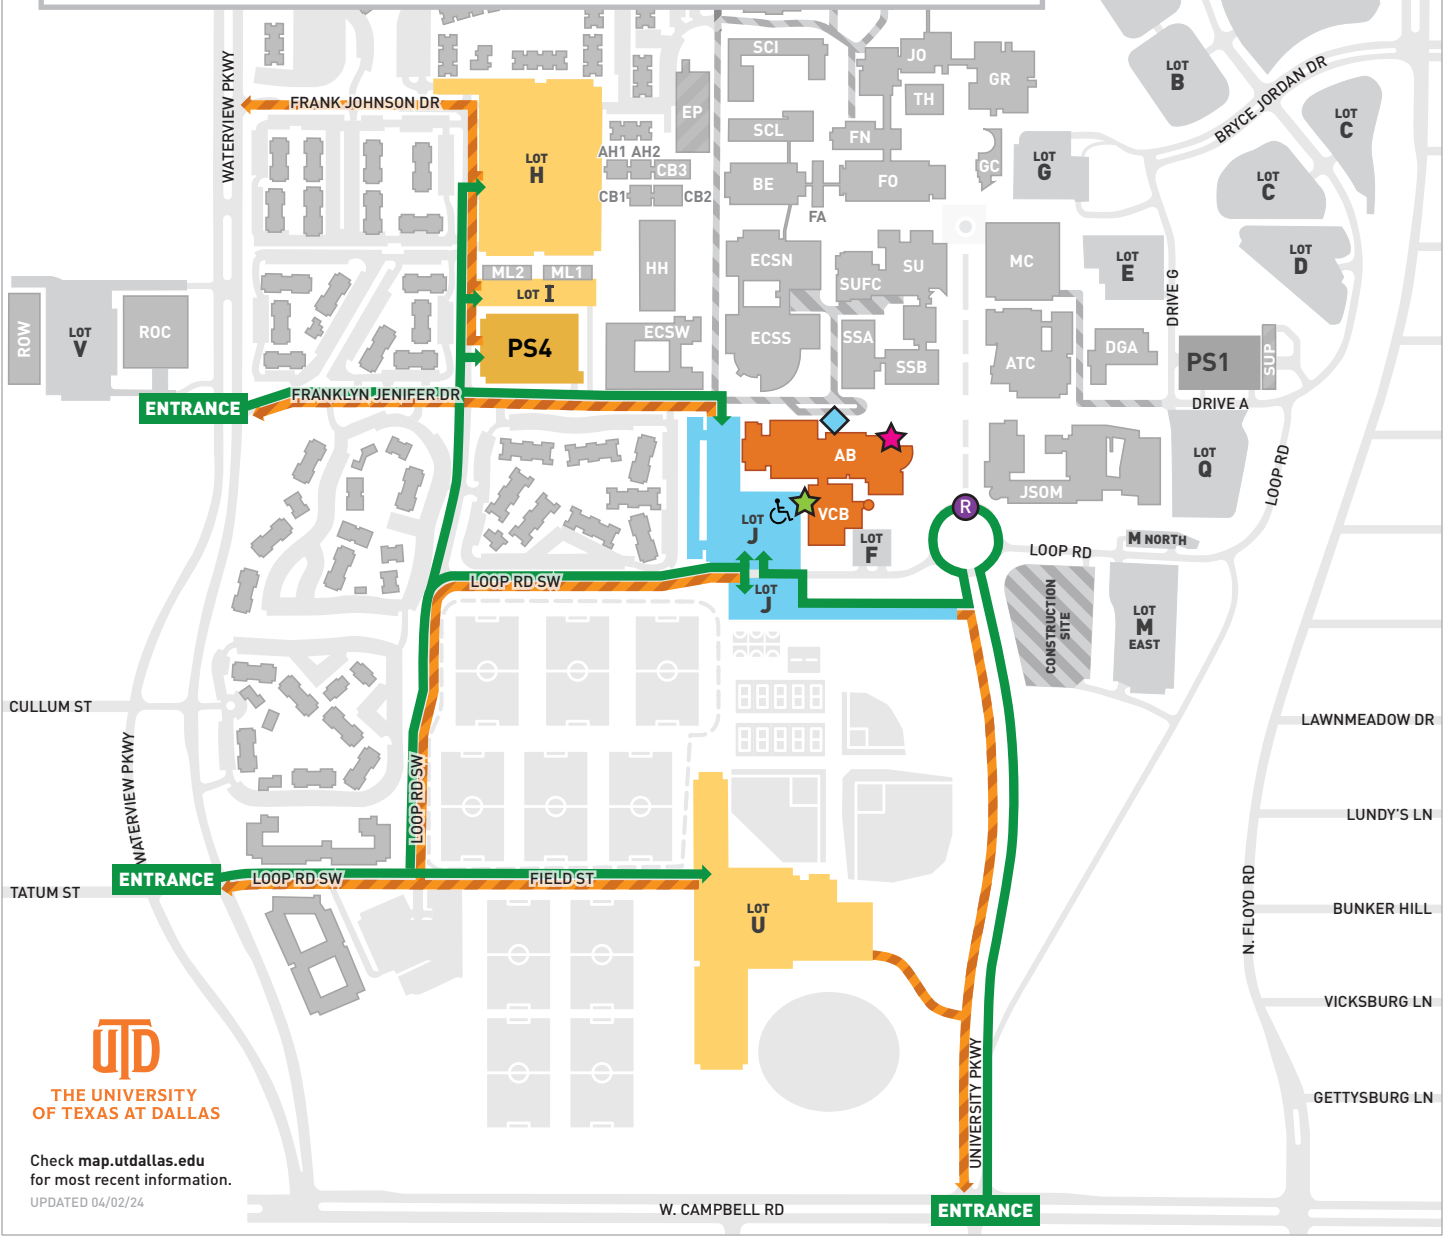

# Parking for Graduation Ceremonies in the Activity Center

Guests should arrive early. Shown are the best routes for getting in and out of the parking lots. Accessible parking is available in **Lot J**. Shuttles will be offered for guests with accessibility needs in the designated lots only. The traffic circle is the pickup/drop-off location for ride share services.

- Parking
- Accessible Parking
- ★ Graduate Entrance
- ➔ Enter
- ◆ Accessibility Shuttle Return
- ➔ Exit
- R Ride Share Stop
- ★ Guest Entrance

Check [map.utdallas.edu](http://map.utdallas.edu) for most recent information.  
UPDATED 04/02/24